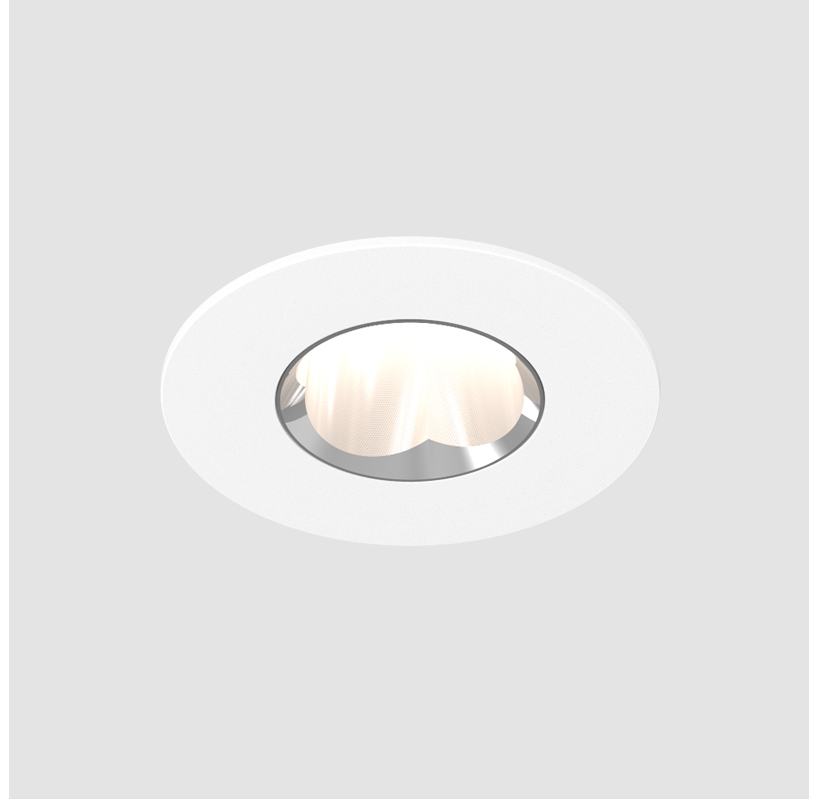

GENERAL

Series: Oiko Pro
Subseries: Oiko Pro Round
Brand: Prolicht
Division: Architectural
Mounting Type: Recessed
Mounting Location: Ceiling
Subcategory: Downlight

PHYSICAL

Shape: Round
Diameter (mm): 75
Diameter (in): 2 15/16
Height (mm): 51
Height (in): 2
Ceiling Thickness (mm): 1 - 25
Ceiling Thickness (in): 1/16 - 1 3/16
Min. Recessing Depth (mm): 55
Min. Recessing Depth (in): 2 3/16
Light Distribution: Direct
Diffuser: Lens Pack - Spread Lens / Linear Spread Lens / Honeycomb Louver
Fixture Finish: [SSR / BKV / CWI / CRY / HAB / UFT / ITA / RUA / FTG / MYG / LOD / PUS / FRO / FUP / KIA / POP / BLS / SPG / MEY / GOH / GUM / CHC / COM / ABZ / JAG / OBR / MOS / ROR](#)
Fixture Material: Aluminum Die Cast
Cut-out Measurements: 68mm / 2 11/16" Diameter

ELECTRICAL

Lamp Type: LED (Zhaga Standard)
Input Wattage (W): 14
Total Output Wattage (W): 12.7
Dimming: Dali Dimming
Driver Included: No
Driver Location: Recessed Housing
Driver Type: Constant Current - Universal (120Vac only for DALI driver)
Driver Class: Class 2
Input Voltage (V): 120 - 277
Constant Current (MA): 700

LED

Color Temperature (°K): 2700-6500 Tunable White
Max. Delivered Lumen (lm): 1240
Nominal Lumen (lm): 1460
CRI: >93 CRI
Lamp Life (hrs): 50000
Special LEDs offerings: Tunable White

OPTICAL

Reflector°: 52
Adjustability: Fixed

RATINGS AND CERTIFICATIONS

Certified By: Certified for North American Standards
IP rating: IP20