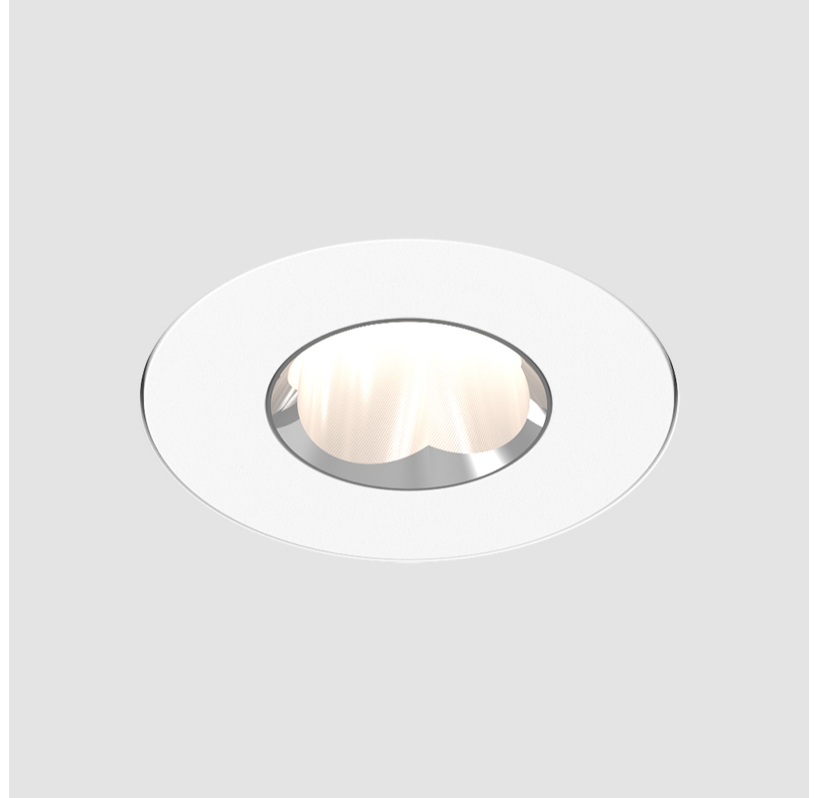

GENERAL

Series: Oiko Pro
Subseries: Oiko Pro Round
Brand: Prolicht
Division: Architectural
Mounting Type: Trimless
Mounting Location: Ceiling
Subcategory: Downlight

PHYSICAL

Shape: Round
Diameter (mm): 75
Diameter (in): 2 ¹⁵/₁₆
Height (mm): 51
Height (in): 2
Ceiling Thickness (mm): 10 / 12.5 / 15 / 25
Ceiling Thickness (in): 3/8 or 1/2 or 9/16 or 1
Min. Recessing Depth (mm): 55
Min. Recessing Depth (in): 2 ³/₁₆
Light Distribution: Direct
Diffuser: Lens Pack - Spread Lens / Linear Spread Lens / Honeycomb Louver
Fixture Finish: SSR / BKV / CWI / CRY / HAB / UFT / ITA / RUA / FTG / MYG / LOD / PUS / FRO / FUP / KIA / POP / BLS / SPG / MEY / GOH / GUM / CHC / COM / ABZ / JAG / OBR / MOS / ROR
Fixture Material: Aluminum Die Cast
Cut-out Measurements: 86mm / 2 11/16" Diameter

ELECTRICAL

Lamp Type: LED (Zhaga Standard)
Input Wattage (W): 14
Total Output Wattage (W): 12.7
Dimming: Dali Dimming
Driver Included: No
Driver Location: Recessed Housing
Driver Type: Constant Current - Universal (120Vac only for DALI driver)
Driver Class: Class 2
Input Voltage (V): 120 - 277
Constant Current (MA): 700

LED

Color Temperature (°K): 2700-6500 Tunable White
Max. Delivered Lumen (lm): 1240
Nominal Lumen (lm): 1460
CRI: >90 CRI
Lamp Life (hrs): 50000
Special LEDs offerings: Tunable White

OPTICAL

Reflector°: 52
Adjustability: Fixed

RATINGS AND CERTIFICATIONS

Certified By: Certified for North American Standards
IP rating: IP20