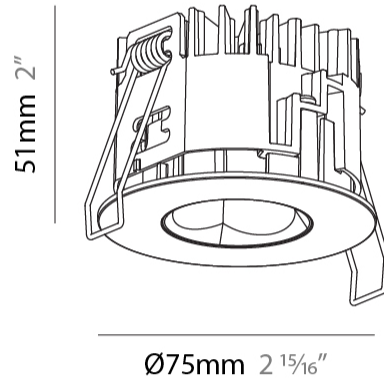

GENERAL

Series: Oiko Pro
Subseries: Oiko Pro Round
Brand: Prolicht
Division: Architectural
Mounting Type: Recessed
Mounting Location: Ceiling
Subcategory: Downlight

PHYSICAL

Shape: Round
Diameter (mm): 75
Diameter (in): 2 15/16
Height (mm): 51
Height (in): 2
Ceiling Thickness (mm): 1 - 25
Ceiling Thickness (in): 1/16 - 1 3/16
Min. Recessing Depth (mm): 55
Min. Recessing Depth (in): 2 3/16
Light Distribution: Direct
Diffuser: Lens Pack - Spread Lens / Linear Spread Lens / Honeycomb Louver
Fixture Finish: [SSR / BKV / CWI / CRY / HAB / UFT / ITA / RUA / FTG / MYG / LOD / PUS / FRO / FUP / KIA / POP / BLS / SPG / MEY / GOH / GUM / CHC / COM / ABZ / JAG / OBR / MOS / ROR](#)
Fixture Material: Aluminum Die Cast
Cut-out Measurements: 68mm / 2 11/16" Diameter

ELECTRICAL

Lamp Type: LED (Zhaga Standard)
Input Wattage (W): 14
Total Output Wattage (W): 12.7
Dimming: Dali Dimming
Driver Included: No
Driver Location: Recessed Housing
Driver Type: Constant Current - Universal (120Vac only for DALI driver)
Driver Class: Class 2
Input Voltage (V): 120 - 277
Constant Current (MA): 700

LED

Color Temperature (°K): 2700-6500 Tunable White
Max. Delivered Lumen (lm): 1240
Nominal Lumen (lm): 1460
CRI: >93 CRI
Lamp Life (hrs): 50000
Special LEDs offerings: Tunable White

OPTICAL

Reflector°: 52
Adjustability: Fixed

RATINGS AND CERTIFICATIONS

Certified By: Certified for North American Standards
IP rating: IP20